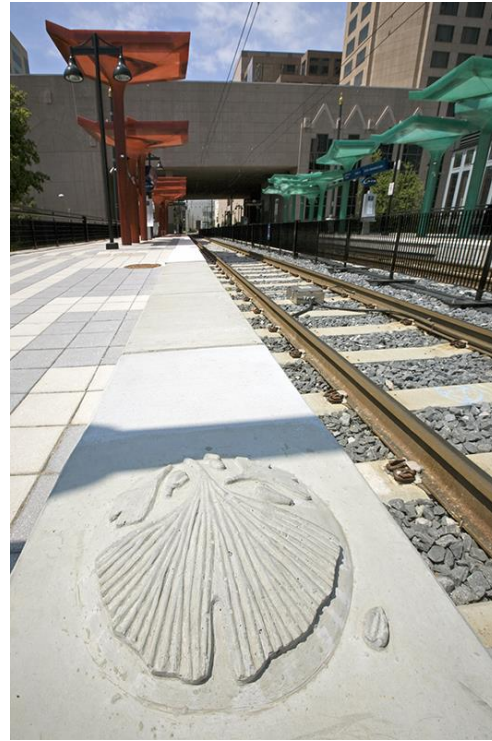

# Artist on Design Team Public Art Examples

System Wide Art  
Interventions  
Alice Adams, Lead Artist  
Charlotte, NC

Paseo del Norte roadway  
Jim Hirshfield and Sonya Ishii  
Albuquerque, NM

Land bridge

Light boxes in retaining walls

Paseo del Norte roadway  
Jim Hirshfield and Sonya Ishii  
Albuquerque, NM

Sound Wall patterns  
Artist and sites unknown

Roadway fence  
Susan Wink  
Albuquerque, NM

I-25 Interstate  
Greg Reiche  
Albuquerque, NM

Scored concrete and fencing  
Light rail parking lot  
Artist unknown  
Charlotte, NC

Pima Highway  
Carolyn Braaksman  
Scottsdale, AZ

Wall Cycle to Ocotillo  
Mags Harries and Lajos Heder  
Route 51, Phoenix, AZ