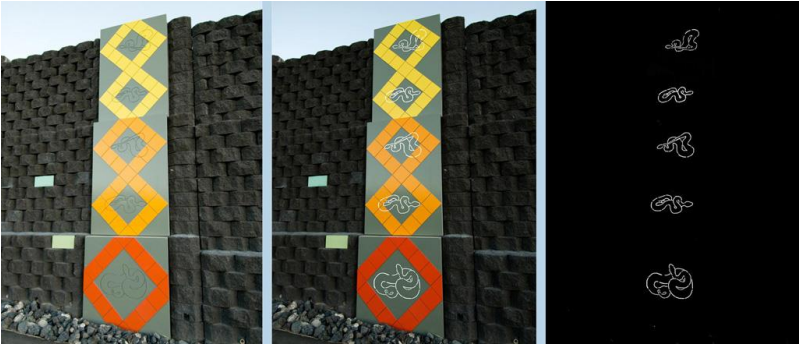

# Artist on Design Team Public Art Examples

System Wide Art  
Interventions  
Alice Adams, Lead Artist  
Charlotte, NC

Paseo del Norte roadway  
Jim Hirshfield and Sonya Ishii  
Albuquerque, NM

Land bridge

Light boxes in retaining walls

Paseo del Norte roadway  
Jim Hirshfield and Sonya Ishii  
Albuquerque, NM

Sound Wall patterns  
Artist and sites unknown

Roadway fence  
Susan Wink  
Albuquerque, NM

I-25 Interstate  
Greg Reiche  
Albuquerque, NM

Scored concrete and fencing  
Light rail parking lot  
Artist unknown  
Charlotte, NC

Pima Highway  
Carolyn Braaksman  
Scottsdale, AZ

Wall Cycle to Ocotillo  
Mags Harries and Lajos Heder  
Route 51, Phoenix, AZ